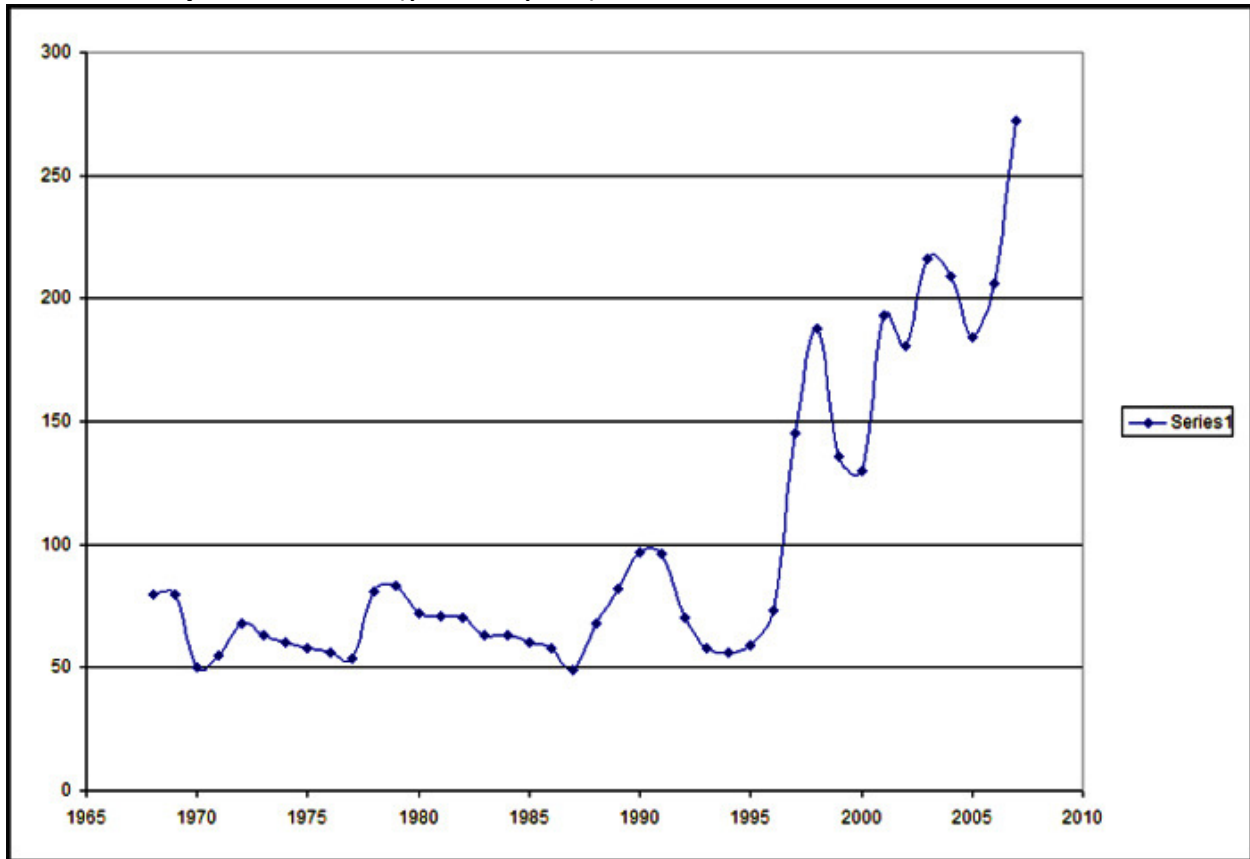

Riverside Astronomical Society

Membership Statistics

Membership: 1968-2007 (year to year)

Membership: 2002-2007 (month to month)